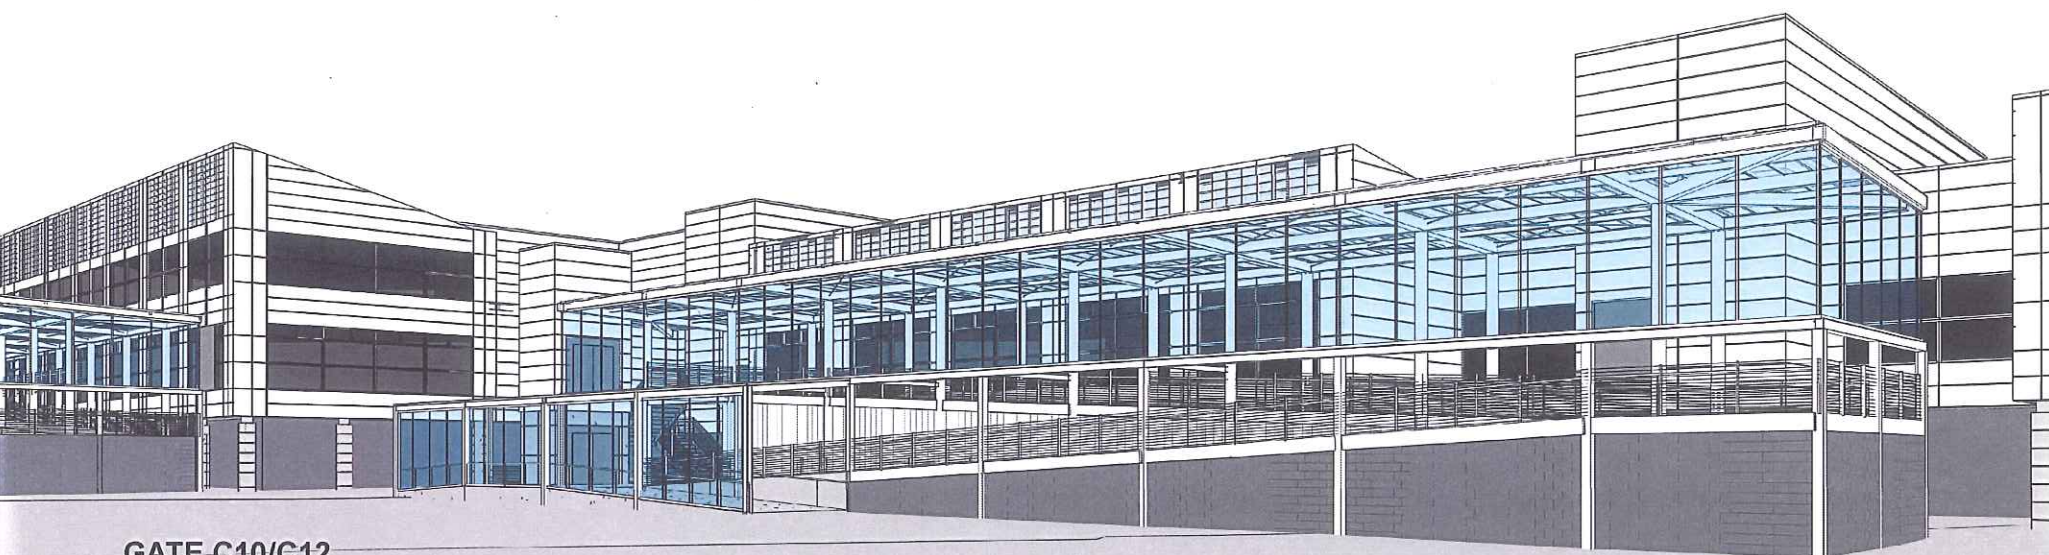

GATE C14

INTERIOR CONCEPT

Concourse C Sloped Walkways - 90p ARC Meeting

July 2, 2013

NEW WALKWAYS

GATE C2

GATE C10/C12

Concourse C Sloped Walkways - 90p ARC Meeting